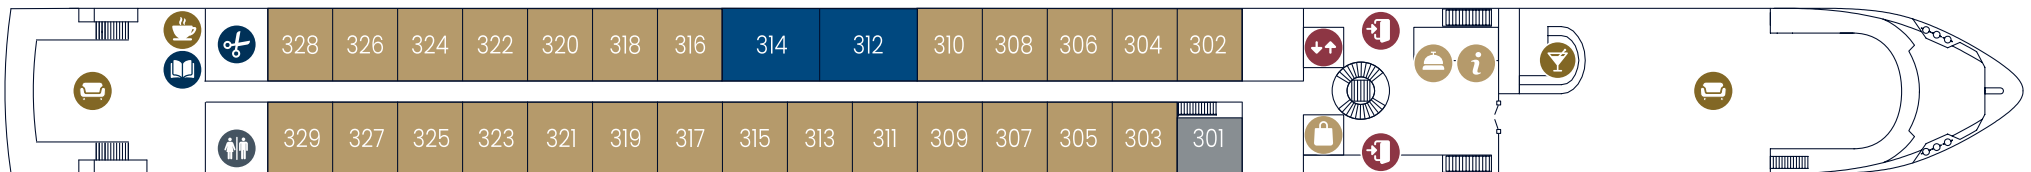

MS Leonora

Deckplan | Deck plan

Sonnendeck | Sun deck

Diamant Deck | Diamond Deck No. 300

Rubin Deck | Ruby Deck No. 200

Smaragd Deck | Emerald Deck No. 100

- | | | | | | | | | | |
|----------------|-------------|----------------|------------|------------------------------|------------|----------------|----------------|------------|---------------------------|
| Legende | Eingang | Bar | WC | Einzelkabine ¹ | Key | Entrance | Bar | Restrooms | Single Cabin ¹ |
| | Aufzug | Kaffee Station | Küche | Zweitbettkabine ¹ | | Elevator | Coffee Station | Kitchen | Double Cabin ¹ |
| | Rezeption | Panoramasalon | Steuerhaus | Zweitbettkabine ² | | Reception Desk | Panorama Salon | Wheelhouse | Double Cabin ² |
| | Travel Desk | Bibliothek | Besatzung | Suite ¹ | | Travel Desk | Reading Corner | Crew | Suite ¹ |
| | Bordshop | Friseur | | | | Bordshop | Hairdresser | | |
| | Restaurant | Fitness | | | | Restaurant | Fitness | | |

1) Französischer Balkon 2) Fenster (nicht zu öffnen)

1) French Balcony 2) Fixed Windows