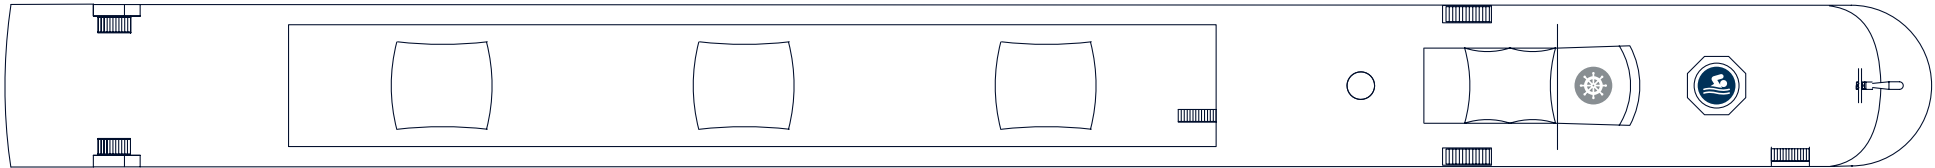

MS Leonora

Deckplan | Deck plan

Sonnendeck | Sun deck

Diamant Deck | Diamond Deck No. 300

Rubin Deck | Ruby Deck No. 200

Smaragd Deck | Emerald Deck No. 100

- | | | | | | | | | | |
|----------------|-------------|----------------|------------|------------------------------|------------|----------------|----------------|------------|---------------------------|
| Legende | Eingang | Bar | WC | Einzelkabine ¹ | Key | Entrance | Bar | Restrooms | Single Cabin ¹ |
| | Aufzug | Kaffee Station | Küche | Zweitbettkabine ¹ | | Elevator | Coffee Station | Kitchen | Double Cabin ¹ |
| | Rezeption | Panoramasalon | Steuerhaus | Zweitbettkabine ² | | Reception Desk | Panorama Salon | Wheelhouse | Double Cabin ² |
| | Travel Desk | Bibliothek | Besatzung | Suite ¹ | | Travel Desk | Reading Corner | Crew | Suite ¹ |
| | Bordshop | Friseur | | | | Bordshop | Hairdresser | | |
| | Restaurant | Fitness | | | | Restaurant | Fitness | | |